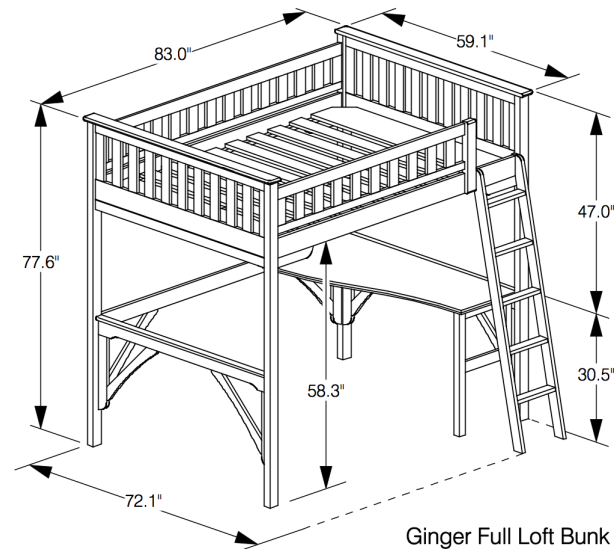

Ginger Twin Loft Bunk

Ginger Full Loft Bunk

Head & Footboard - Box 1

	Box H	Box W	Box L	Cubes	Net Wt.	Gr. Wt.
Twin (LBH-GIN-TWN-)	120mm	700mm	1195mm	0.100m3	23.0Kg	26.0Kg
	4.7"	27.6"	47.0"	3.54cuft	50.7lb	57.3lb
Full (LBH-GIN-FUL-)	160mm	695mm	1615mm	0.180m3	31.0Kg	35.0Kg
	6.3"	27.4"	63.6"	6.34cuft	68.3lb	77.2lb

Ladder & Rails - Box 2

	Box H	Box W	Box L	Cubes	Net Wt.	Gr. Wt.
Twin (LBR-GIN-TWN-)	200mm	670mm	2030mm	0.272m3	35.0Kg	40.0Kg
	7.9"	26.4"	79.9"	9.61cuft	77.2lb	88.2lb
Full (LBR-GIN-FUL-)	200mm	670mm	2030mm	0.272m3	37.0Kg	42.0Kg
	7.9"	26.4"	79.9"	9.61cuft	81.6lb	92.6lb

Posts - Box 3

	Box H	Box W	Box L	Cubes	Net Wt.	Gr. Wt.
Twin/Full (LBP-GIN-TWN/FUL-)	75mm	265mm	2040mm	0.041m3	18.0Kg	20.0Kg
	3.0"	10.4"	80.3"	1.43cuft	39.7lb	44.1lb

Slats - Box 4

	Box H	Box W	Box L	Cubes	Net Wt.	Gr. Wt.
Twin (LBS-TWN-)	135mm	295mm	1035mm	0.041m3	11.0Kg	13.0Kg
	5.3"	11.6"	40.7"	1.46cuft	24.3lb	28.7lb
Full (LBS-FUL-)	135mm	285mm	1450mm	0.056m3	14.0Kg	17.0Kg
	5.3"	11.2"	57.1"	1.97cuft	30.9lb	37.5lb

Desk - Box 5 (Optional)

	Box H	Box W	Box L	Cubes	Net Wt.	Gr. Wt.
Curvy Desk - Twin (LBD-GIN-CUR-TWN-)	60mm	830mm	1055mm	0.053m3	11.0Kg	13.0Kg
	2.4"	32.7"	41.5"	1.86cuft	24.3lb	28.7lb
Curvy Desk - Full (LBD-GIN-CUR-FUL-)	60mm	830mm	1465mm	0.073m3	16.0Kg	19.0Kg
	2.4"	32.7"	57.7"	2.58cuft	35.3lb	41.9lb
Straight Desk - Twin/Full (LBD-GIN-STR-TWN/FUL)	80mm	685mm	2065mm	0.113m3	22.0Kg	26.0Kg
	3.1"	27.0"	81.3"	4.00cuft	48.5lb	57.3lb