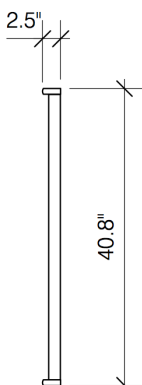

FRONT VIEW

SIDE VIEW

FRONT VIEW

SIDE VIEW

**\*\*Note: 6 Drawer Dresser and Mirror Sold separately**

**Secrets 6 Drawer Mirror**

	Box H	Box W	Box L	Cubes	Net Wt.	Gr. Wt.
CM-SEC-6A-	110mm	1116mm	1041mm	0.128m3	12.2Kg	16.0Kg
	4.3"	43.9"	41.0"	4.51cuft	26.9lb	35.3lb

**Secrets 6 Drawer Dresser**

	Box H	Box W	Box L	Cubes	Net Wt.	Gr. Wt.
CD-SEC-6A-	912mm	1525mm	525mm	0.730m3	53.0Kg	62.0Kg
	35.9"	60.0"	20.7"	25.79cuft	116.8lb	136.7lb

**Secrets Tray**

FRONT VIEW

**Secrets Tray**

	Box H	Box W	Box L	Cubes	Net Wt.	Gr. Wt.
CD-SEC-TRAY	61mm	398mm	303mm	0.007m3	0.9Kg	1.0Kg
	2.4"	15.7"	11.9"	0.26cuft	2.0lb	2.2lb

**Assembled Product and Carton Dimensions\***

*\*Please Note The Above Weights and Measures may be subject to change without notice.*