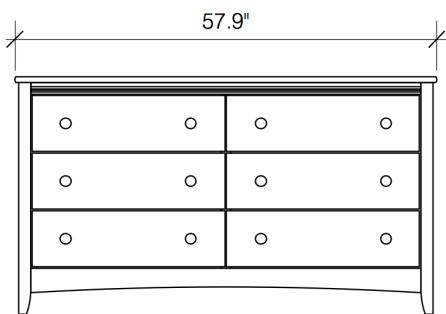

FRONT VIEW

SIDE VIEW

FRONT VIEW

SIDE VIEW

**\*\*Note: 6 Drawer Dresser and Mirror Sold separately**

**Secrets 6 Drawer Mirror**

	Box H	Box W	Box L	Cubes	Net Wt.	Gr. Wt.
CM-SEC-6A-	110mm	1116mm	1041mm	0.128m3	12.2Kg	16.0Kg
	4.3"	43.9"	41.0"	4.51cuft	26.9lb	35.3lb

**Secrets 6 Drawer Dresser**

	Box H	Box W	Box L	Cubes	Net Wt.	Gr. Wt.
CD-SEC-6A-	912mm	1525mm	525mm	0.730m3	53.0Kg	62.0Kg
	35.9"	60.0"	20.7"	25.79cuft	116.8lb	136.7lb

**Secrets Tray**

FRONT VIEW

**Secrets Tray**

	Box H	Box W	Box L	Cubes	Net Wt.	Gr. Wt.
CD-SEC-TRAY	61mm	398mm	303mm	0.007m3	0.9Kg	1.0Kg
	2.4"	15.7"	11.9"	0.26cuft	2.0lb	2.2lb

**Assembled Product and Carton Dimensions\***

*\*Please Note The Above Weights and Measures may be subject to change without notice.*