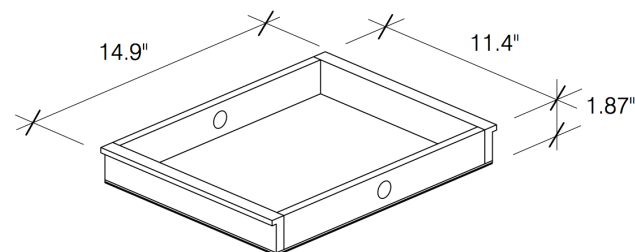

FRONT VIEW

SIDE VIEW

FRONT VIEW

SIDE VIEW

**\*\*Note: 6 Drawer Dresser and Mirror Sold separately**

**Secrets 6 Drawer Mirror**

	Box H	Box W	Box L	Cubes	Net Wt.	Gr. Wt.
CM-SEC-6A-	110mm	1116mm	1041mm	0.128m3	12.2Kg	16.0Kg
	4.3"	43.9"	41.0"	4.51cuft	26.9lb	35.3lb

**Secrets 6 Drawer Dresser**

	Box H	Box W	Box L	Cubes	Net Wt.	Gr. Wt.
CD-SEC-6A-	912mm	1525mm	525mm	0.730m3	53.0Kg	62.0Kg
	35.9"	60.0"	20.7"	25.79cuft	116.8lb	136.7lb

**Secrets Tray**

FRONT VIEW

**Secrets Tray**

	Box H	Box W	Box L	Cubes	Net Wt.	Gr. Wt.
CD-SEC-TRAY	61mm	398mm	303mm	0.007m3	0.9Kg	1.0Kg
	2.4"	15.7"	11.9"	0.26cuft	2.0lb	2.2lb

**Assembled Product and Carton Dimensions\***

*\*Please Note The Above Weights and Measures may be subject to change without notice.*