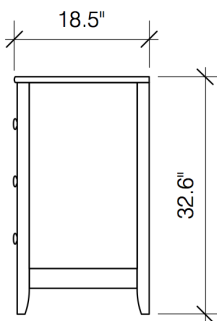

FRONT VIEW

SIDE VIEW

FRONT VIEW

SIDE VIEW

**\*\*Note: 6 Drawer Dresser and Mirror Sold separately**

**Secrets 6 Drawer Mirror**

	Box H	Box W	Box L	Cubes	Net Wt.	Gr. Wt.
CM-SEC-6A-	110mm	1116mm	1041mm	0.128m3	12.2Kg	16.0Kg
	4.3"	43.9"	41.0"	4.51cuft	26.9lb	35.3lb

**Secrets 6 Drawer Dresser**

	Box H	Box W	Box L	Cubes	Net Wt.	Gr. Wt.
CD-SEC-6A-	912mm	1525mm	525mm	0.730m3	53.0Kg	62.0Kg
	35.9"	60.0"	20.7"	25.79cuft	116.8lb	136.7lb

**Secrets Tray**

FRONT VIEW

**Secrets Tray**

	Box H	Box W	Box L	Cubes	Net Wt.	Gr. Wt.
CD-SEC-TRAY	61mm	398mm	303mm	0.007m3	0.9Kg	1.0Kg
	2.4"	15.7"	11.9"	0.26cuft	2.0lb	2.2lb

**Assembled Product and Carton Dimensions\***

*\*Please Note The Above Weights and Measures may be subject to change without notice.*